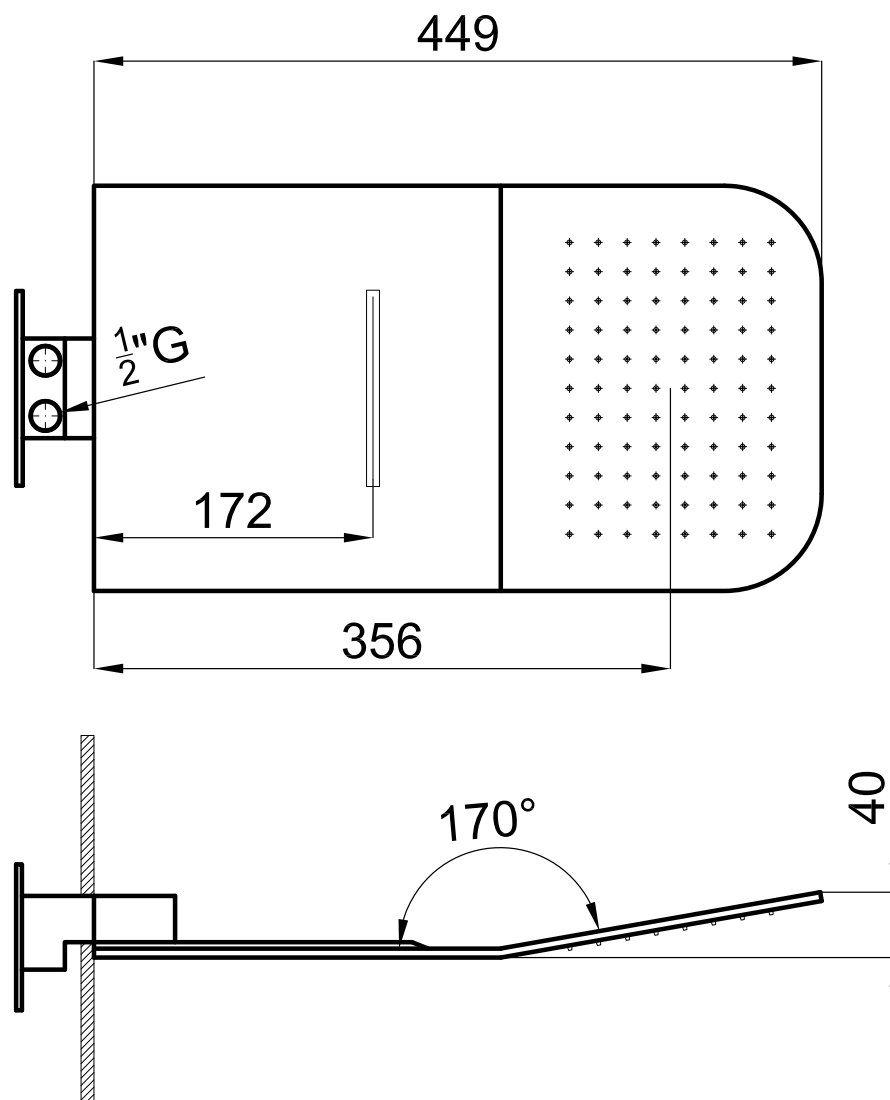

FORMA

SHOWER HEAD - WALL

noken
PORCELANOSA BATHROOMS

Legal disclaimer: All details provided by the NOKEN's Product has an information purpose without any contractual value. In order to obtain further information about the materials and their installation please visit our showrooms. NOKEN reserves the right to modify or delete any information on this site. The images and colours shown in this site may differ from the real ones.