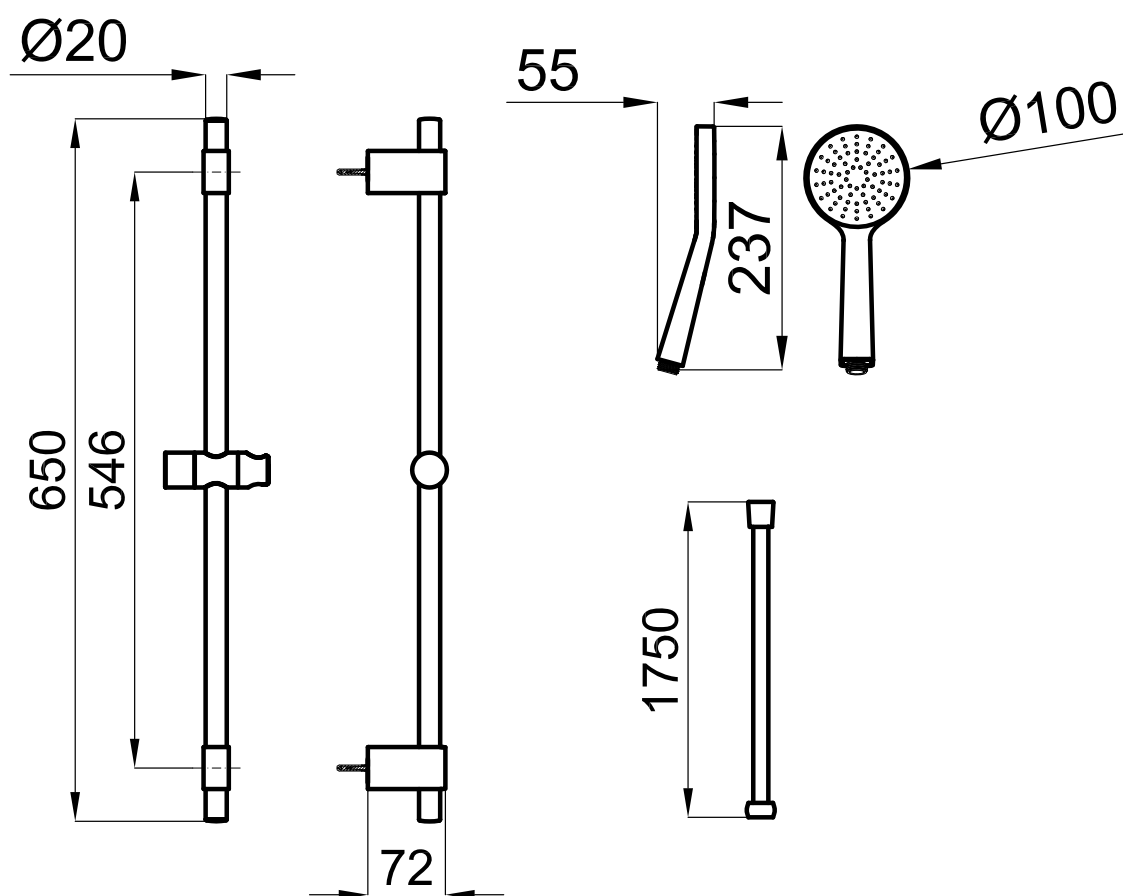

COMPLEMENTOS - CITY N

BATHROOM TAPS - SHOWER

noken
PORCELANOSA BATHROOMS

Legal disclaimer: All details provided by the NOKEN's Product has an information purpose without any contractual value. In order to obtain further information about the materials and their installation please visit our showrooms. NOKEN reserves the right to modify or delete any information on this site. The images and colours shown in this site may differ from the real ones.